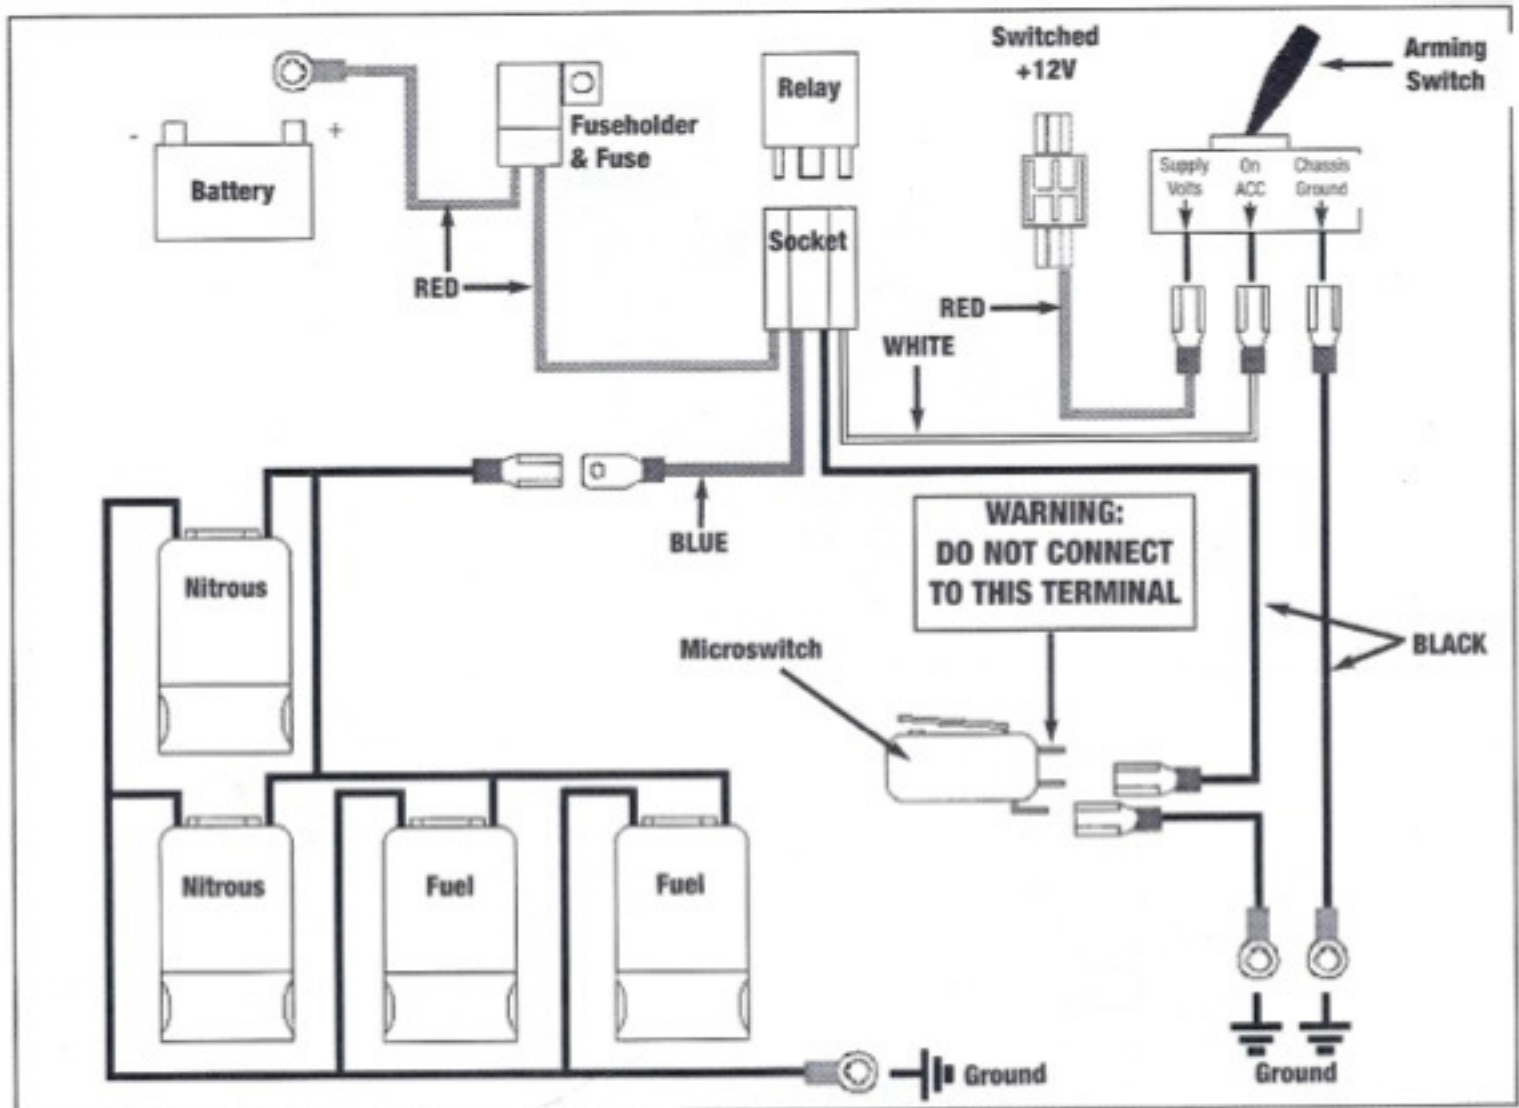

Single Stage Wire Harness Schematic

Wire Schematic Origin and Destination Map

Wire Color	System	Origin	Destination	Terminal Used
Red	Battery Voltage	Relay Harness	Battery Voltage Signal	Ring
Red	Arming Switch	Underdash	Switched 12v	Spade/wire Intercept
Black	Relay Ground	Relay Harness	Chassis Ground	Ring
Black	Solenoid Ground	Solenoids	Chassis Ground	Ring
Black	Arming Switch Ground	Arming Switch	Chassis Ground	Ring
Blue	Solenoid Power	Relay Harness	Solenoids	Spade
White	Microswitch	Relay Harness	Microswitch	Spade
White	Microswitch	Arming Switch	Microswitch	Spade